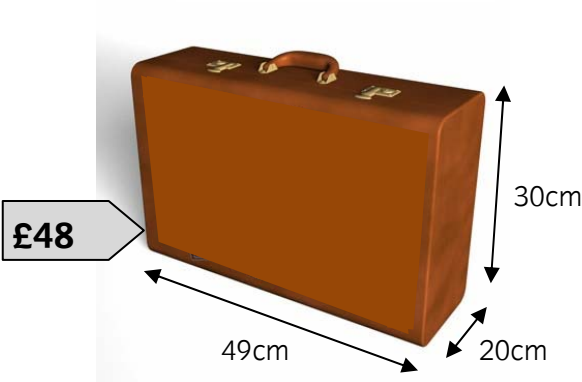

Information about bags from a shop

Venus bag