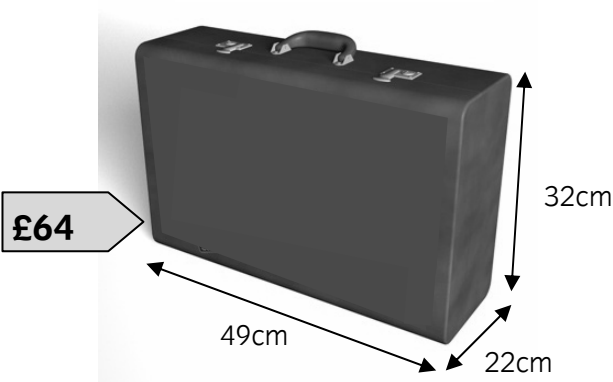

Information about bags from a shop

Mars bag