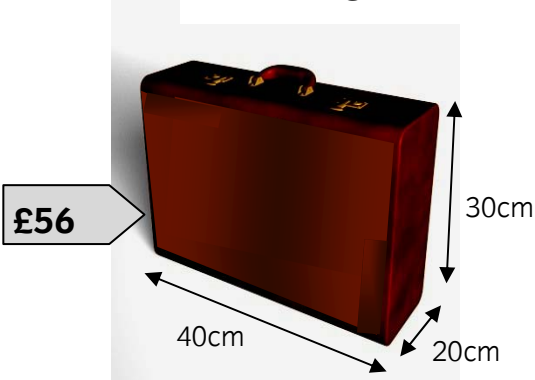

Information about bags from a shop

Pluto bag