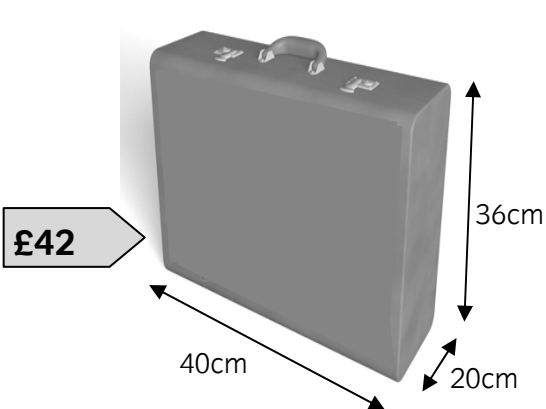

Information about bags from a shop

Saturn bag