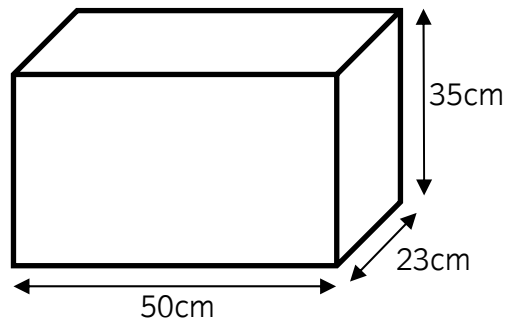

The diagram below shows the **maximum** measurements for hand luggage for all the airlines.

Hand luggage diagram A

Charge for weight of bag you carry on the plane

Airline	Free (£0)	£10 charge
Airaway	11 kg or under	More than 11kg
Comair	9kg or under	More than 9kg
Wings	8 kg or under	More than 8kg